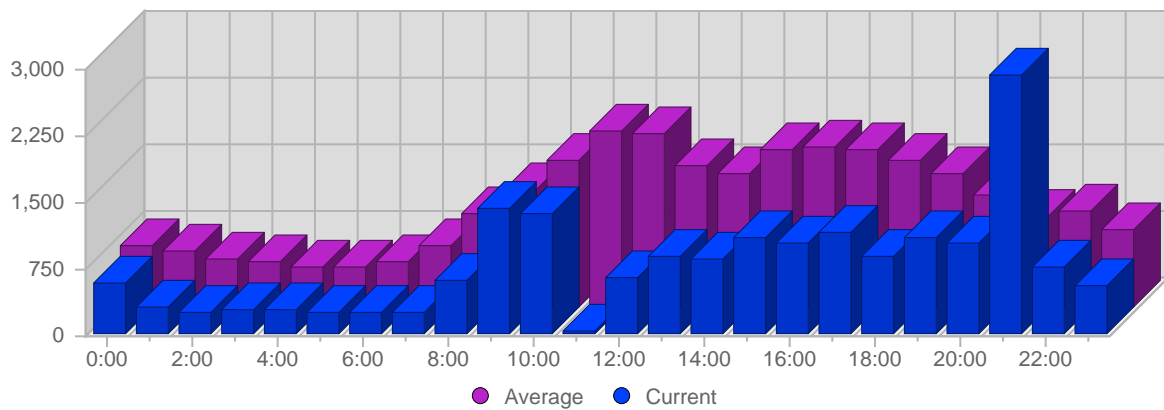

Traffic and Activity > Page Views

Report Description

Report Description: Page Views during the day of Sep 7th, 2007
 Report Range: Day of Sep 7th, 2007
 Report Scope: Historical Data

Historic Breakdown

Breakdown

Hour	Total Page Views	Average Page Views Historically	Change	Percent of Total Page Views
0:00	577	714,92	+45 ▲	3,05%
1:00	314	655,08	+9 ▲	1,66%
2:00	267	553,92	-90 ▼	1,41%
3:00	295	523,25	+50 ▲	1,56%
4:00	281	453,33	+112 ▲	1,49%
5:00	255	457,25	+101 ▲	1,35%
6:00	259	516,67	+53 ▲	1,37%
7:00	264	703,25	-39 ▼	1,40%
8:00	625	1,073,67	-227 ▼	3,31%
9:00	1,431	1,348,58	-77 ▼	7,57%
10:00	1,354	1,657,42	-23 ▼	7,16%
11:00	0	1,984,42	-1,964 ▼	-
12:00	644	1,959,00	-1,366 ▼	3,41%
13:00	891	1,613,58	-882 ▼	4,71%
14:00	860	1,518,00	-1,096 ▼	4,55%
15:00	1,107	1,793,17	-539 ▼	5,85%
16:00	1,049	1,802,67	-856 ▼	5,55%
17:00	1,169	1,792,83	-691 ▼	6,18%
18:00	898	1,665,17	-874 ▼	4,75%
19:00	1,082	1,515,33	-394 ▼	5,72%
20:00	1,046	1,273,50	+31 ▲	5,53%
21:00	2,918	1,031,75	+1,857 ▲	15,43%
22:00	772	1,095,92	-565 ▼	4,08%
23:00	555	879,25	-188 ▼	2,93%
	18,913	28,582		