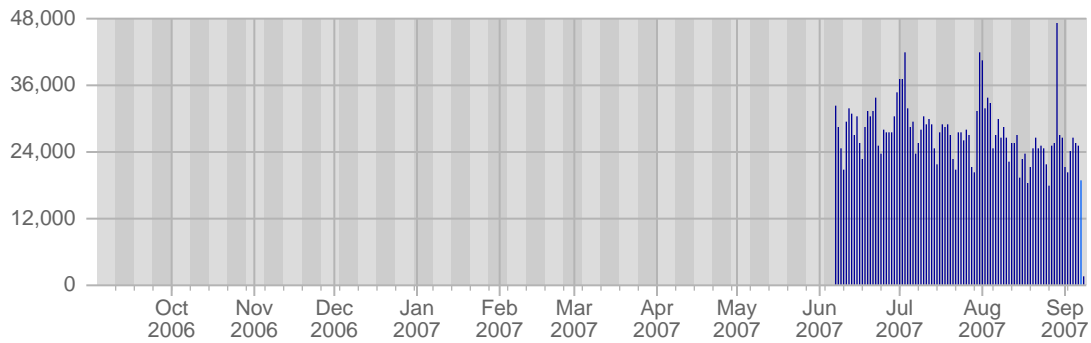

Traffic and Activity > Page Views

Report Description

Report Description: Page Views during the day of Sep 7th, 2007
 Report Range: Day of Sep 7th, 2007
 Report Scope: Historical Data

Historic Breakdown

Breakdown

Hour	Total Page Views	Average Page Views Historically	Change	Percent of Total Page Views
0:00	577	714,92	+45 ▲	3,05%
1:00	314	655,08	+9 ▲	1,66%
2:00	267	553,92	-90 ▼	1,41%
3:00	295	523,25	+50 ▲	1,56%
4:00	281	453,33	+112 ▲	1,49%
5:00	255	457,25	+101 ▲	1,35%
6:00	259	516,67	+53 ▲	1,37%
7:00	264	703,25	-39 ▼	1,40%
8:00	625	1,073,67	-227 ▼	3,31%
9:00	1,431	1,348,58	-77 ▼	7,57%
10:00	1,354	1,657,42	-23 ▼	7,16%
11:00	0	1,984,42	-1,964 ▼	-
12:00	644	1,959,00	-1,366 ▼	3,41%
13:00	891	1,613,58	-882 ▼	4,71%
14:00	860	1,518,00	-1,096 ▼	4,55%
15:00	1,107	1,793,17	-539 ▼	5,85%
16:00	1,049	1,802,67	-856 ▼	5,55%
17:00	1,169	1,792,83	-691 ▼	6,18%
18:00	898	1,665,17	-874 ▼	4,75%
19:00	1,082	1,515,33	-394 ▼	5,72%
20:00	1,046	1,273,50	+31 ▲	5,53%
21:00	2,918	1,031,75	+1,857 ▲	15,43%
22:00	772	1,095,92	-565 ▼	4,08%
23:00	555	879,25	-188 ▼	2,93%
	18,913	28,582		